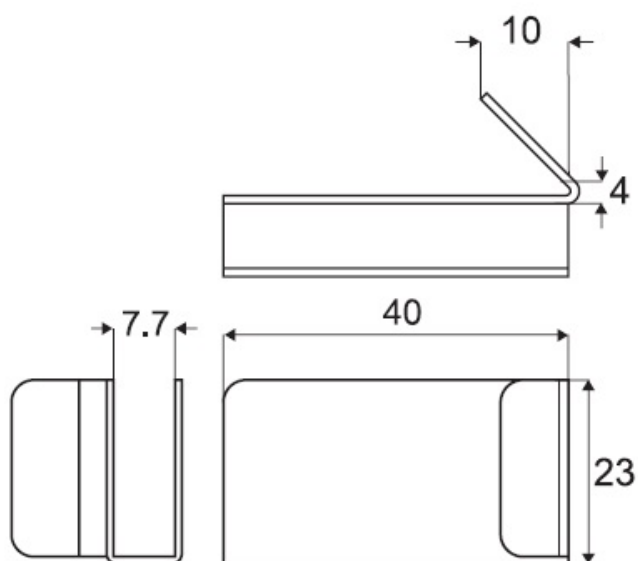

PRODUCT SHEET

Description:

Glass Door Handle # 1250, Brass Plated, Left Hand

Item number:

17.40.035-0

Units	Box	Carton	HS Code	Barcode
Pcs.	200	1000	8302420090	 5704866071901

SISO A/S

Mileparken 11
DK-2740 Skovlunde
Denmark
VAT: DK 24786013